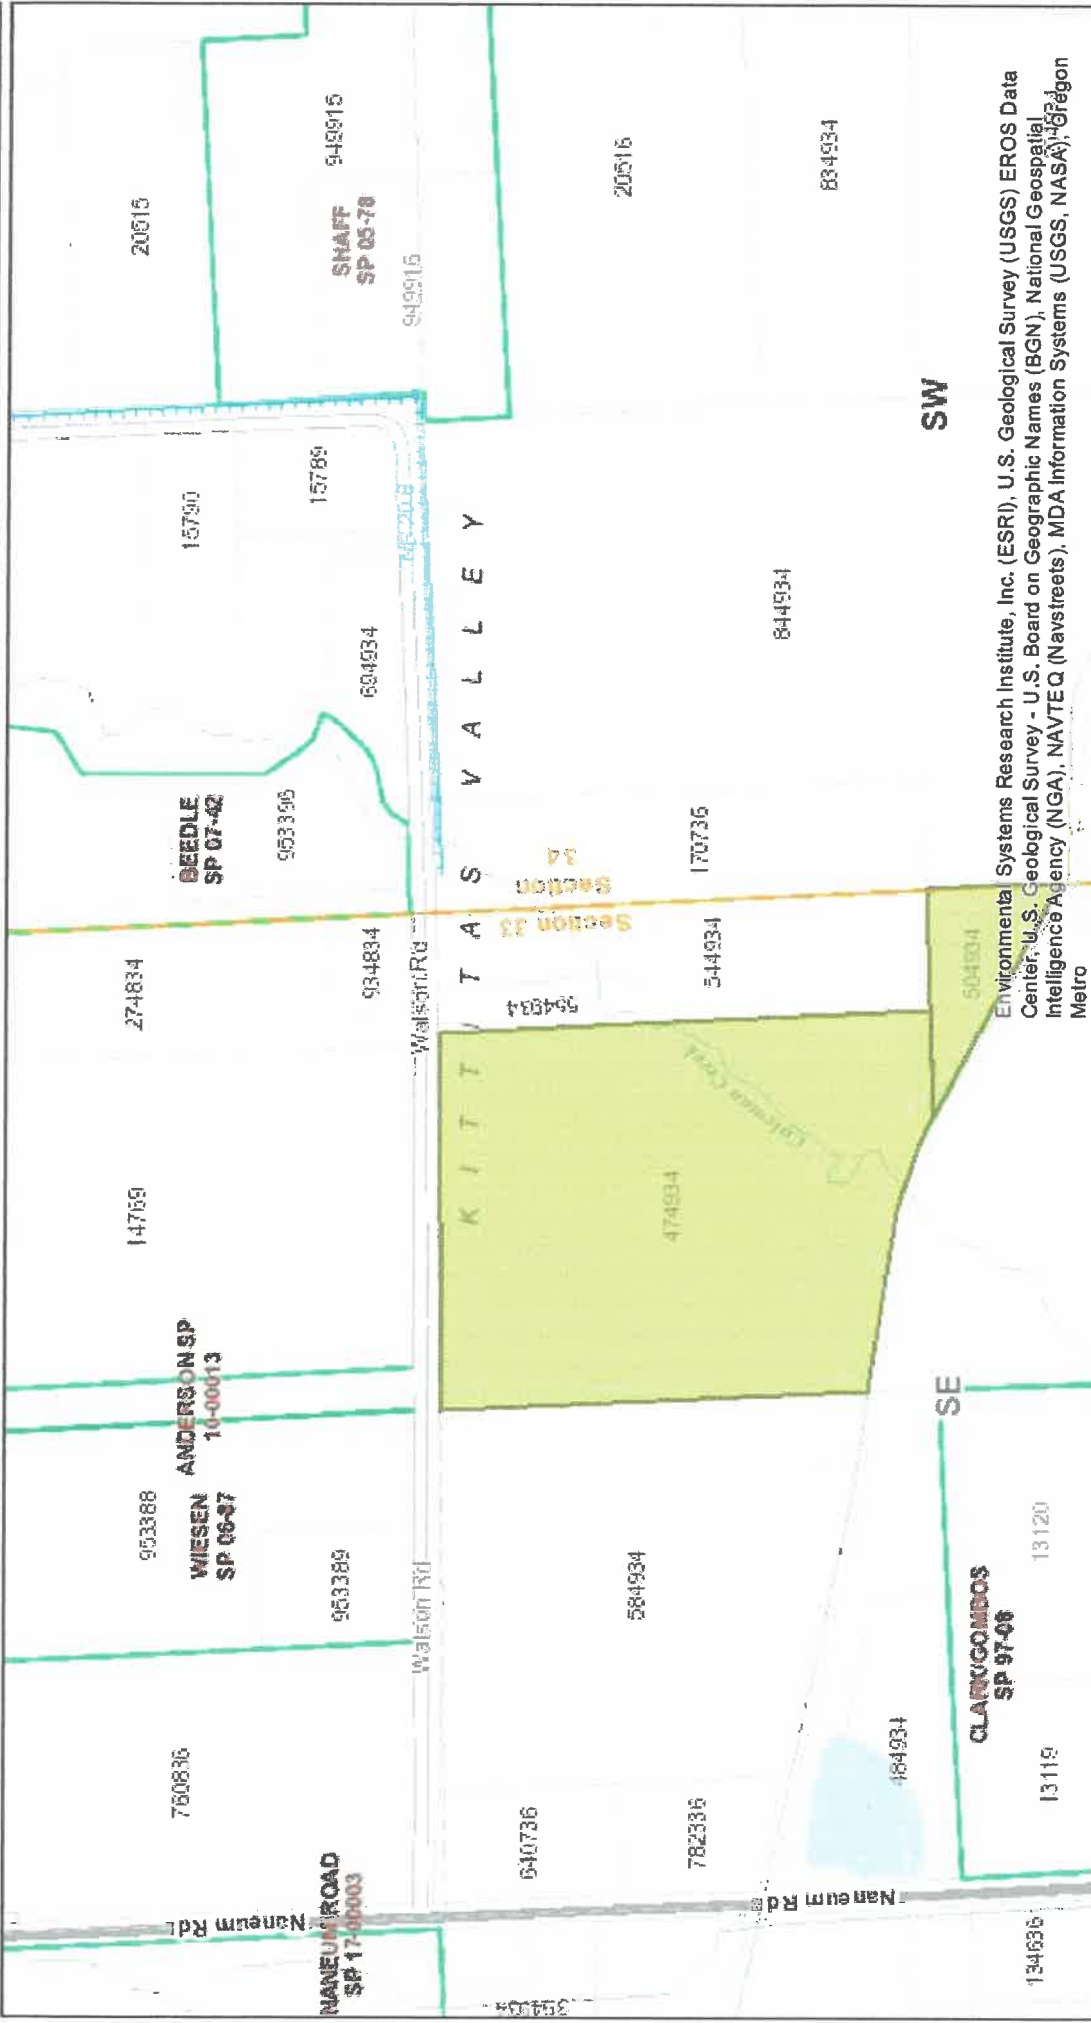

460 Watson Rd

EXISTING

Date: 1/31/2022

1 inch = 752 feet
Relative Scale 1:9,028

Disclaimer:
 Kititas County makes every effort to produce and publish the most current and accurate information possible. No warranties, expressed or implied, are provided for the data, its use, or its interpretation. Kititas County does not guarantee the accuracy of the material contained herein and is not responsible for any use, misuse or representations by others regarding this information or its derivatives.